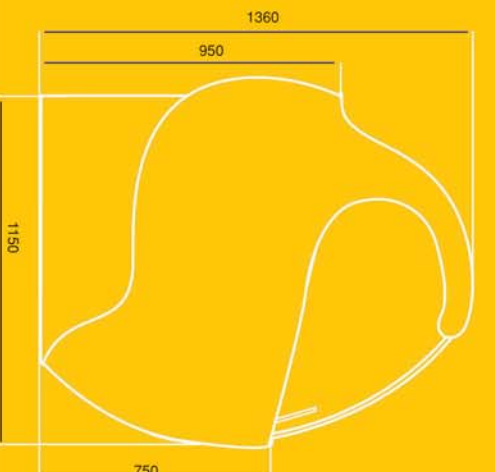

THESE PROFESSIONAL ICE-CREAM DISPLAY UNITS GUARANTEE EXCELLENT REFRIGERATING PERFORMANCES.

OUR MODELS - RACHEL 6+6-1120, RACHEL 8+8-1490, RACHEL 10+10-1830, AND RACHEL 12+12-2170 - RECONCILE TECHNOLOGICAL AND AESTHETIC QUALITIES. THE POWERFUL MOTORS IMPROVE SAFETY AND REDUCE CONSUMPTION AND THE SEMI-HERMETIC AIR COMPRESSORS ARE SUITABLE FOR ECO-FRIENDLY GASES, ENSURING RESPECT FOR ENVIRONMENT PROTECTION REGULATIONS. THE MODELS BOAST VENTILATED REFRIGERATION, CYCLE-INVERSION AUTOMATIC DEFROSTING, ELECTRONIC SOFTWARE, CURVED AND TEMPERED GLASS AT THE FRONT THAT OPENS DOWNWARDS, REAR CLOSURE WITH ROLL-UP CURTAIN, FLUORESCENT LIGHTING AND INTERCHANGEABLE BUILT-IN FLAVOUR INDICATORS. RACHEL MODELS DISPLAY TUBS ON TWO INCLINING LEVELS AND THE PERFECT TECHNOLOGY IS HIDDEN BEHIND A SHAPED SIDE PROFILE THAT HAS A GRITTY YET ELEGANT DESIGN. THESE MODELS ESTABLISH NEW CANONS OF PRESENTATION.

dati in millimetri

dati in millimetri